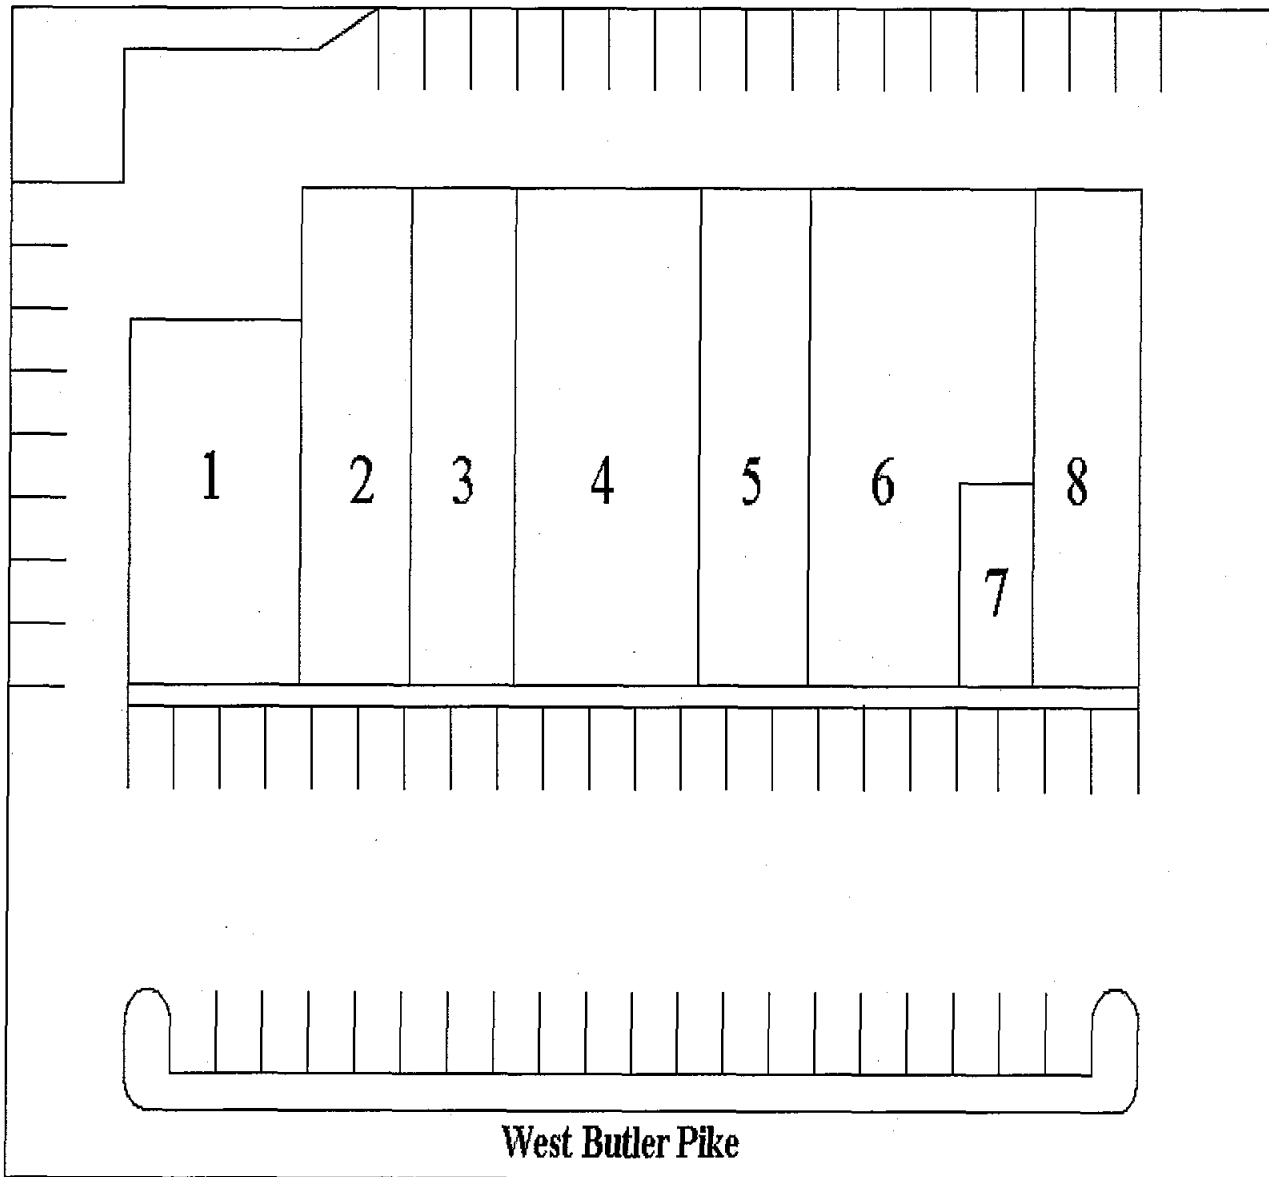

Broad Axe Shopping Center

Ambler, PA

Operated by:

CGI COMPANIES

637 Washington Street, Suite 200
Brookline, MA 02446
Telephone: (617) 734-1900
Facsimile: (617) 232-2729

Leasing By:

Tom Macy
TG Management, Inc.
Telephone: (215) 836-7950
Facsimile: (215) 836-7025

TENANTS

1. Broad Axe Pharmacy
2. Rorer's Market
3. Salon D'Esperanza
4. Michael's Pizzeria
5. Laundromat
6. Available 1,900
7. Frank's Barber Shop
8. East Cuisine

Property Location

851-881 West Butler Pike, at
Skippack Pike, Ambler, PA

Demographic Information

Trade Area Population: 2,571 (1 mile)
42,983 (3 miles)
152,155 (5 miles)

Avg. Household Income: $150,375 (1 mile)
$106,820 (3 miles)
$100,317 (5 miles)

This plan is for schematic purposes only and is not drawn to scale.