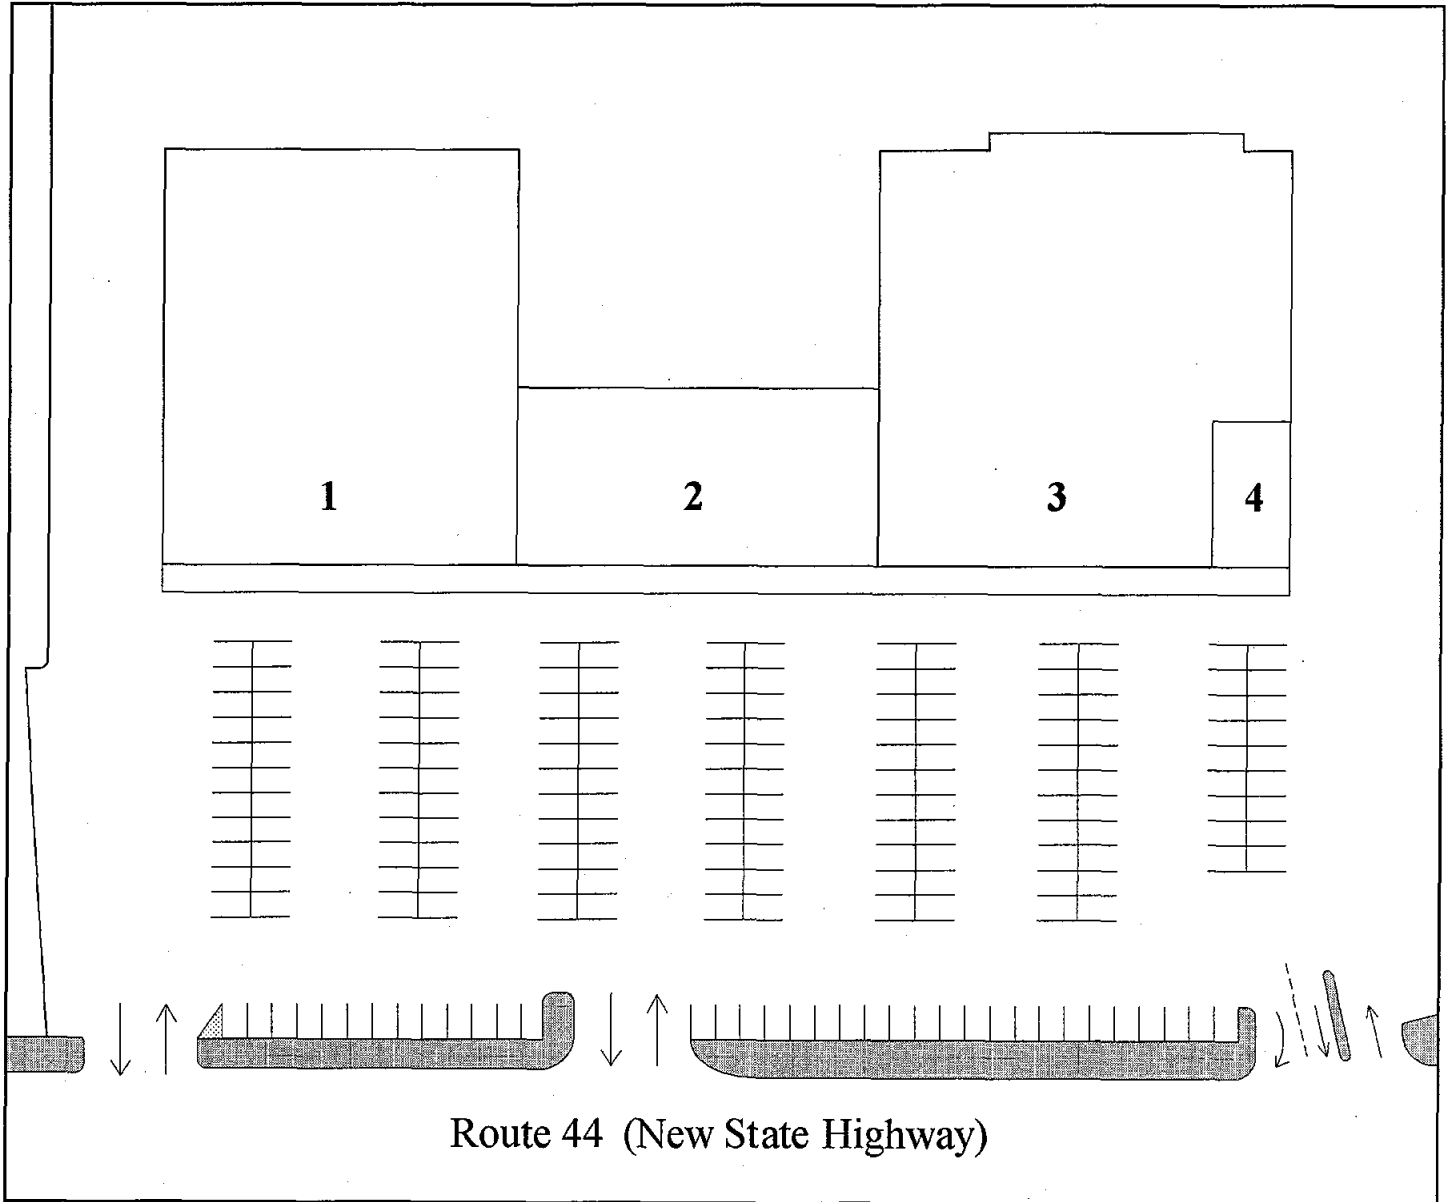

Raynham Crossing

Raynham, MA

CGI COMPANIES

Developing Opportunities for Retailers

637 Washington Street, Suite 200
Brookline, MA 02446
telephone: (617) 734-1900
facsimile: (617) 232-2729

TENANTS

1. Pep Boys
2. New China Super Buffet
- 3.
4. Lovely Nails

Location: Route 44 (New State Highway)
Raynham, MA

Total Square Feet: 58,592

Trade Area Population: 1,909 (1 mile)
67,692 (5 miles)

Avg. Household Income: $52,443 (1 mile)
$45,188 (5 miles)

This plan is for schematic purposes only and is not drawn to scale.