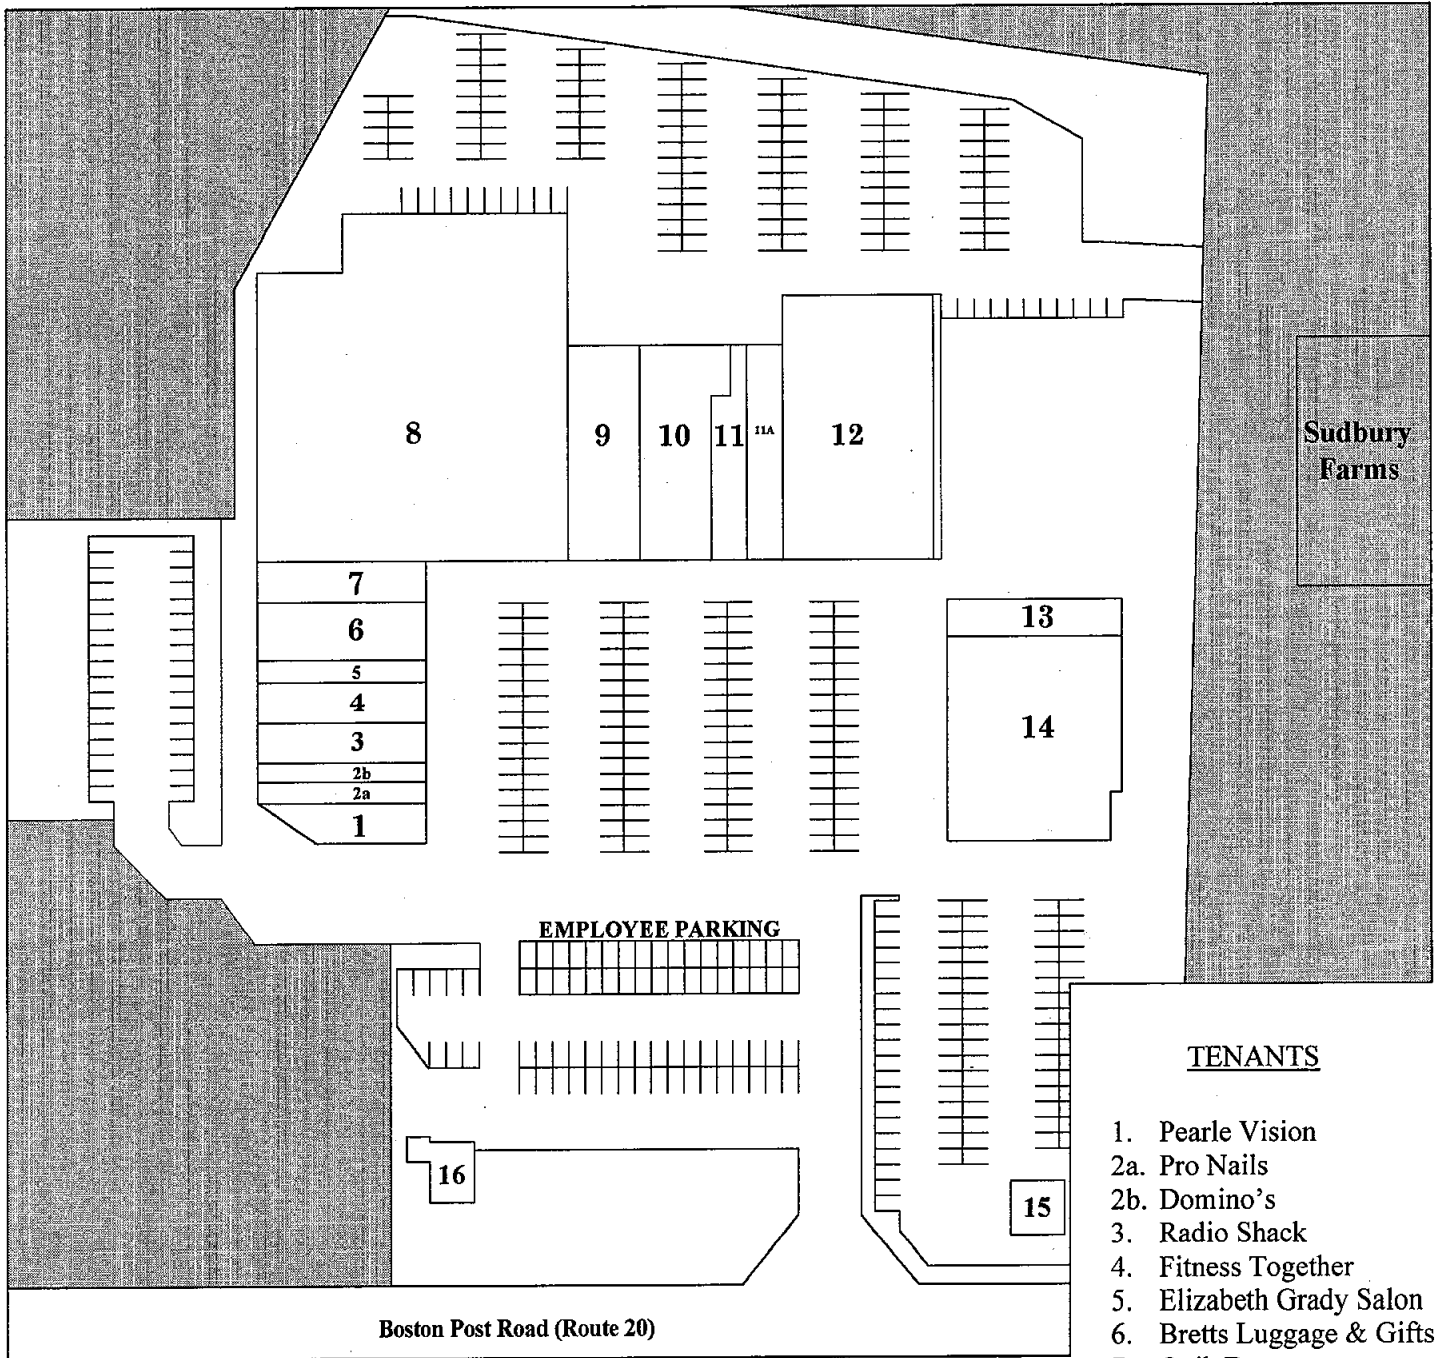

Sudbury Crossing

Sudbury, MA

TENANTS

1. Pearle Vision
- 2a. Pro Nails
- 2b. Domino's
3. Radio Shack
4. Fitness Together
5. Elizabeth Grady Salon
6. Bretts Luggage & Gifts
7. Quik Drop
8. TJ Maxx
9. Sleepy's
10. Tuesday Morning
11. D'Angelo Sandwich Shop
- 11a. Appleseds
12. The Paper Store
13. Choices
14. Rite Aid Pharmacy
15. Coffee Hut
16. Banknorth, N.A.

Total Square Feet: 89,975

Trade Area Population: 1,492 (1 mile)
 83,557 (5 miles)

Avg. Household Income: \$102,067 (1 mile)
 \$77,376 (5 miles)

This plan is for schematic purposes only and is not drawn to scale.